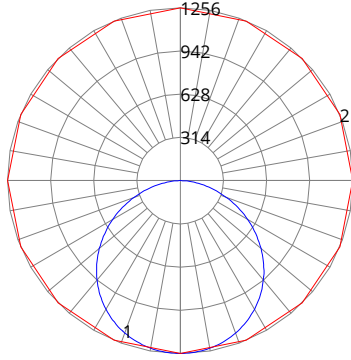

## ACCESSORY DIMENSIONS

## SLM14-38/C5

ZONAL LUMEN SUMMARY		
Zone	Lumens	%Fixture
0-20	460.46	12.6%
0-30	980.46	26.8%
0-40	1610.01	44.0%
0-60	2857.08	78.1%
0-80	3576.51	97.8%
0-90	3649.63	99.8%
0-180	3657.44	100%