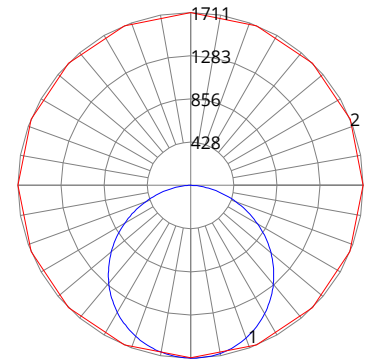

SLM24-50/C5

ZONAL LUMEN SUMMARY		
Zone	Lumens	%Fixture
0-20	626.46	12.7%
0-30	1332.81	26.9%
0-40	2187.49	44.2%
0-60	3881.22	78.4%
0-80	4849.47	97.9%
0-90	4944.27	99.9%
0-180	4951.02	100%