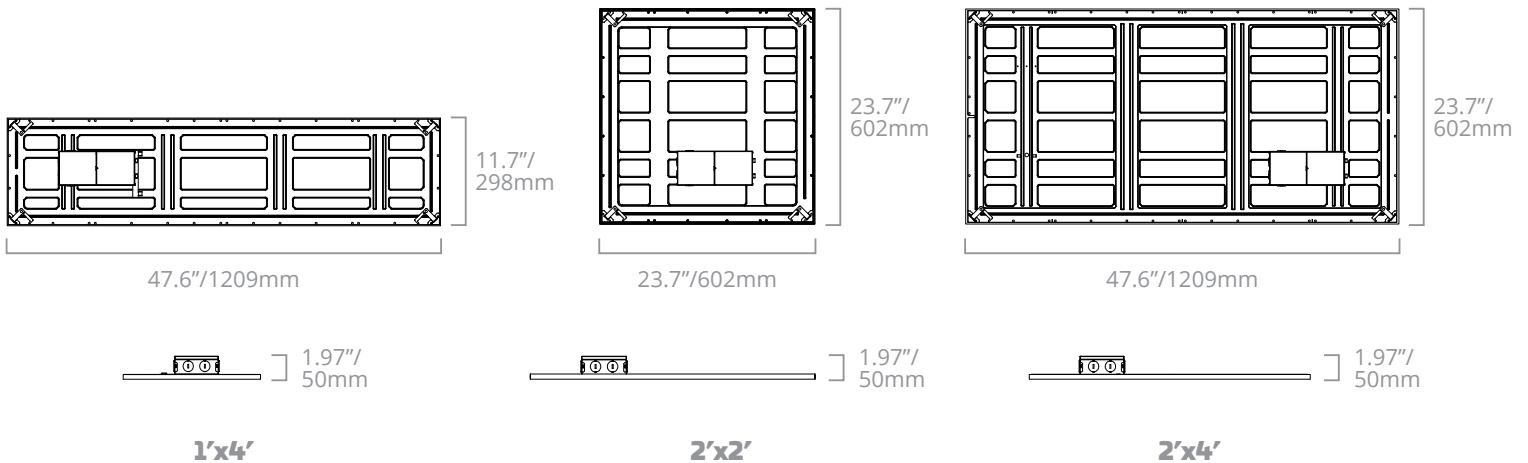

PERFORMANCE SUMMARY

Voltage	DLC	Size	Lumens	Watts	CCT	Item #	Order Code				
120-277V	Standard	2'x2'	4,000	40W	3500K	SLM22-40/A0/835-U-D-A	10495				
					4000K	SLM22-40/A0/840-U-D-A	10496				
					5000K	SLM22-40/A0/850-U-D-A	10497				
					3500K	SLM24-40/A0/835-U-D-A	10498				
					4000K	SLM24-40/A0/840-U-D-A	10499				
					5000K	SLM24-40/A0/850-U-D-A	10500				
		2'x4'	5,000	50W	3500K	SLM24-50/A0/835-U-D-A	10501				
					4000K	SLM24-50/A0/840-U-D-A	10502				
					5000K	SLM24-50/A0/850-U-D-A	10503				
					Premium	1'x4'	3,800	30W	3500K	SLM14-38/C5/835-U-D-A	10642
									4000K	SLM14-38/C5/840-U-D-A	10649
									5000K	SLM14-38/C5/850-U-D-A	10644
	5,000	40W	3500K	SLM14-50/C5/835-U-D-A			10394				
			4000K	SLM14-50/C5/840-U-D-A			10395				
			5000K	SLM14-50/C5/850-U-D-A			10396				
	2'x2'	3,800	30W	3500K	SLM22-38/C5/835-U-D-A	10388					
				4000K	SLM22-38/C5/840-U-D-A	10389					
				5000K	SLM22-38/C5/850-U-D-A	10390					
				5,000	40W	3500K	SLM22-50/C5/835-U-D-A	10391			
						4000K	SLM22-50/C5/840-U-D-A	10392			
						5000K	SLM22-50/C5/850-U-D-A	10393			
		2'x4'	5,000			40W	3500K	SLM24-50/C5/835-U-D-A	10397		
							4000K	SLM24-50/C5/840-U-D-A	10398		
							5000K	SLM24-50/C5/850-U-D-A	10399		
6,200				50W	3500K		SLM24-62/C5/835-U-D-A	10400			
					4000K		SLM24-62/C5/840-U-D-A	10401			
					5000K		SLM24-62/C5/850-U-D-A	10402			

120-347V	Standard	2'x2'	4,000	40W	4000K	SLM22-40/A0/840-H-D-A†	10507
					5000K	SLM22-40/A0/850-H-D-A†	10508
		2'x4'	5,000	50W	4000K	SLM24-50/A0/840-H-D-A†	10509
					5000K	SLM24-50/A0/850-H-D-A†	10510

†Canada only

DIMENSIONS

Rev. 8/28/19