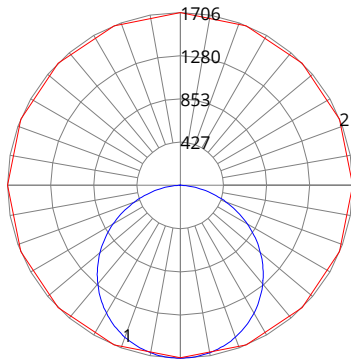

SLM22-50/C5

ZONAL LUMEN SUMMARY		
Zone	Lumens	%Fixture
0-20	625.06	12.6%
0-30	1330.93	26.8%
0-40	2186.16	44%
0-60	3883.73	78.2%
0-80	4861.21	97.9%
0-90	4952.89	99.8%
0-180	4963.61	100%