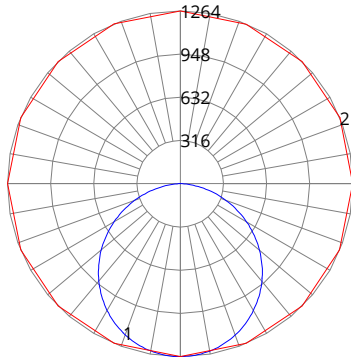

SLM22-38/C5

ZONAL LUMEN SUMMARY		
Zone	Lumens	%Fixture
0-20	463.05	12.6%
0-30	985.98	26.8%
0-40	1619.6	44.0%
0-60	2877.18	78.3%
0-80	3601.28	97.9%
0-90	3669.12	99.8%
0-180	3676.9	100%