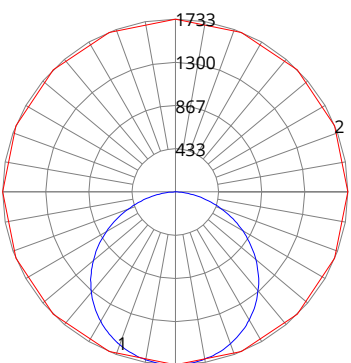

SLM24-50/A0

ZONAL LUMEN SUMMARY		
Zone	Lumens	%Fixture
0-20	635.47	12.6%
0-30	1353.98	26.8%
0-40	2225.65	44.0%
0-60	3959.08	78.2%
0-80	4955.6	97.9%
0-90	5053.27	99.8%
0-180	5061.42	100%