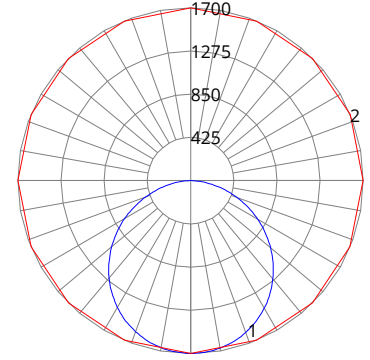

SLM14-50/C5

ZONAL LUMEN SUMMARY		
Zone	Lumens	%Fixture
0-20	623.07	12.6%
0-30	1326.71	26.8%
0-40	2178.72	44.0%
0-60	3866.59	78.1%
0-80	4840.77	97.8%
0-90	4939.79	99.8%
0-180	4950.37	100%