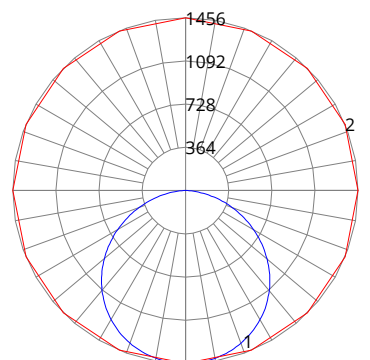

SLM22-40/A0

ZONAL LUMEN SUMMARY		
Zone	Lumens	%Fixture
0-20	533.34	12.6%
0-30	1136.14	26.8%
0-40	1866.32	44.0%
0-60	3316.35	78.2%
0-80	4151.53	97.9%
0-90	4230.2	99.8%
0-180	4239.62	100%